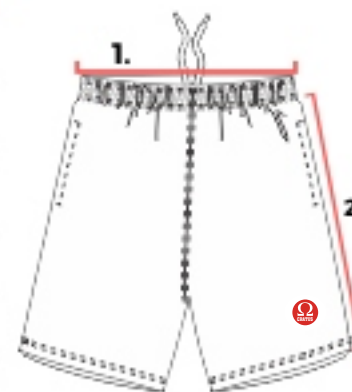

SOCCER SHORTS SIZES

ADULT SOCCER SHORTS CRATUS

	❶ Waist (IN)	❷ Length (lb)
2XS	24-26	16
XS	26-29	17
S	29-31	18
M	31-34	19
L	34-37	20
XL	37-40	21
2XL	40-43	22

YOUTH SOCCER SHORTS CRATUS

	❶ Waist (IN)	❷ Length (IN)
XS	22-24	13.5
S	24-25	14.5
M	25-26	15.5
L	26-27	16.5
XL	27-28	17