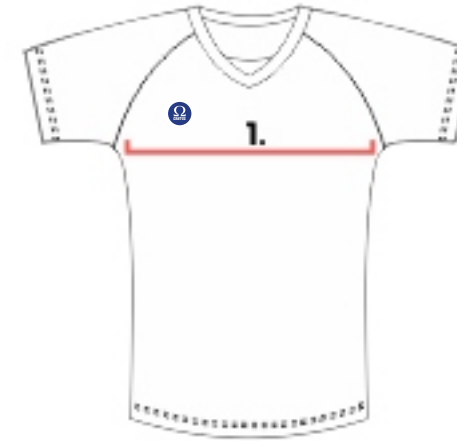

SOCCER JERSEY SIZES

MENS SOCCER JERSEY CRATUS

	① Chest (IN)
S	35-37
M	38-40
L	41-43
XL	44-46
2XL	47-49
3XL	50-53

WOMENS SOCCER JERSEY CRATUS

	① Bust (IN)
XS	30.5-32.5
S	33-35
M	35.5-37.35
L	38-40
XL	40.5

YOUTH SOCCER JERSEY CRATUS

	① Height (IN)	② Weight (lb)
S	50-53	55-75lb
M	54-59	76-95lb
L	60-64	99-117lb
XL	64-68	118-138lb