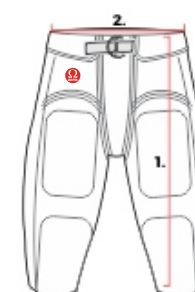

FOOTBALL JERSEY & PANTS SIZES

ADULT FOOTBALL JERSEY CRATUS

	① Length (IN)	② Chest (IN)	③ Shoulder (IN)
S	28.5	16.5	19.5
M	29.5	17.5	20.5
L	29.5	18.5	21.5
XL	30.5	19.5	22.5
2XL	30.5	20.5	23.5

YOUTH FOOTBALL JERSEY CRATUS

	① Length (IN)	② Chest (IN)	③ Shoulder (IN)
S	28.5	14.5	18.5
M	29	15.5	19.5
L	29.5	16.5	20.5
XL	30	17.5	21.5
2XL	30.5	18.5	22.5

ADULT FOOTBALL PANTS CRATUS

	① Length (IN)	② Waist (IN)
S	26.5	12
M	27.5	14
L	28.5	15.5
XL	29.5	17
2XL	30.5	18