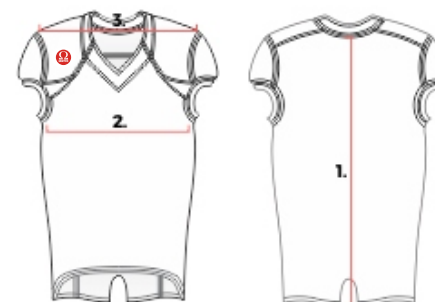

FOOTBALL JERSEY & PANTS SIZES

ADULT FOOTBALL JERSEY CRATUS

	① Length (IN)	② Chest (IN)	③ Shoulder (IN)
S	28.5	16.5	19.5
M	29.5	17.5	20.5
L	29.5	18.5	21.5
XL	30.5	19.5	22.5
2XL	30.5	20.5	23.5

YOUTH FOOTBALL JERSEY CRATUS

	① Length (IN)	② Chest (IN)	③ Shoulder (IN)
S	28.5	14.5	18.5
M	29	15.5	19.5
L	29.5	16.5	20.5
XL	30	17.5	21.5
2XL	30.5	18.5	22.5

ADULT FOOTBALL PANTS CRATUS

	① Length (IN)	② Waist (IN)
S	26.5	12
M	27.5	14
L	28.5	15.5
XL	29.5	17
2XL	30.5	18