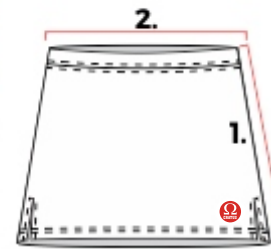

YOUTH CHEER TOP CRATUS

	❶ Inseam (IN)	❷ Waist (IN)
YXS	17	14
YS	18	15
YM	19	16
YL	20	17
YXL	21	18

WOMENS CHEER SKIRT CRATUS

	❶ Length (IN)	❷ Waist (IN)
S	15	15
M	15.5	16
L	15.5	16.5
XL	17	17.5
2XL	17.5	18.5

YOUTH CHEER SKIRT CRATUS

	❶ Length (IN)	❷ Waist (IN)
YXS	12	11
YS	12.5	12
YM	13	13
YL	13.5	13.5
YXL	14.5	14.5