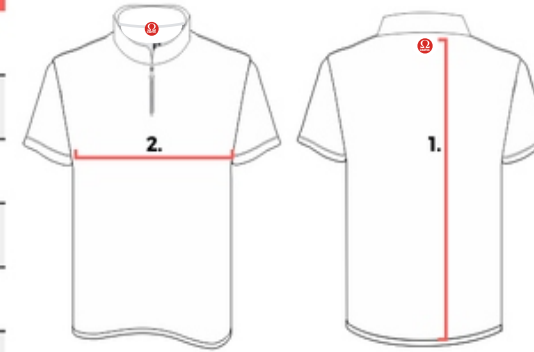

BOWLING SHIRT SIZES

ADULT BOWLING SHIRT

	① Length (IN)	② Chest (IN)
XXS	25.5	19
XS	26.5	20
S	27.5	21
M	29	22
L	29.5	23
XL	30.5	24
2XL	32.5	25.5
3XL	34	27
4XL	35	29

YOUTH BOWLING SHIRT

	① Length (IN)	② Chest (IN)
YS	22	15.5
YM	23	16.5
YL	23.5	17.5
YXL	24.5	18
Y2XL	25	19