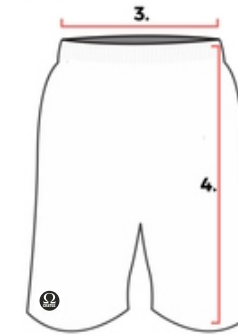

BASKETBALL JERSEY & SHORTS SIZES

MENS BASKETBALL JERSEY & SHORTS CRATUS

	① Length (IN)	② Chest (IN)	③ Waist (IN)	④ Length (IN)
XXS	26	19	13	19
XS	27	20	13.75	20
S	28	21	14.5	21
M	29	22	15.25	22
L	30	23	16	23
XL	31	24	16.75	23.5
2XL	32	25	17.5	24
3XL	33	26.5	18.25	25
4XL	34	28	19	25

WOMENS BASKETBALL JERSEY & SHORTS CRATUS

	① Length (IN)	② Chest (IN)	③ Waist (IN)	④ Length (IN)
XXS	24	19	12.25	17
XS	25	20	13	18
S	26	21	13.75	19
M	27	22	14.5	20
L	28	23	15.25	21
XL	29	24	16	21.5
2XL	30	25	16.75	22
3XL	31	26	17.5	22.5
4XL	32	27	18.25	23

YOUTH BASKETBALL JERSEY & SHORTS CRATUS

	① Length (IN)	② Chest (IN)	③ Waist (IN)	④ Length (IN)
YXS	21	15	10	16.25
YS	22	17	11	17
YM	24	18	12	17.75
YL	26	19	13	18.5
YXL	28	20	14	19.25